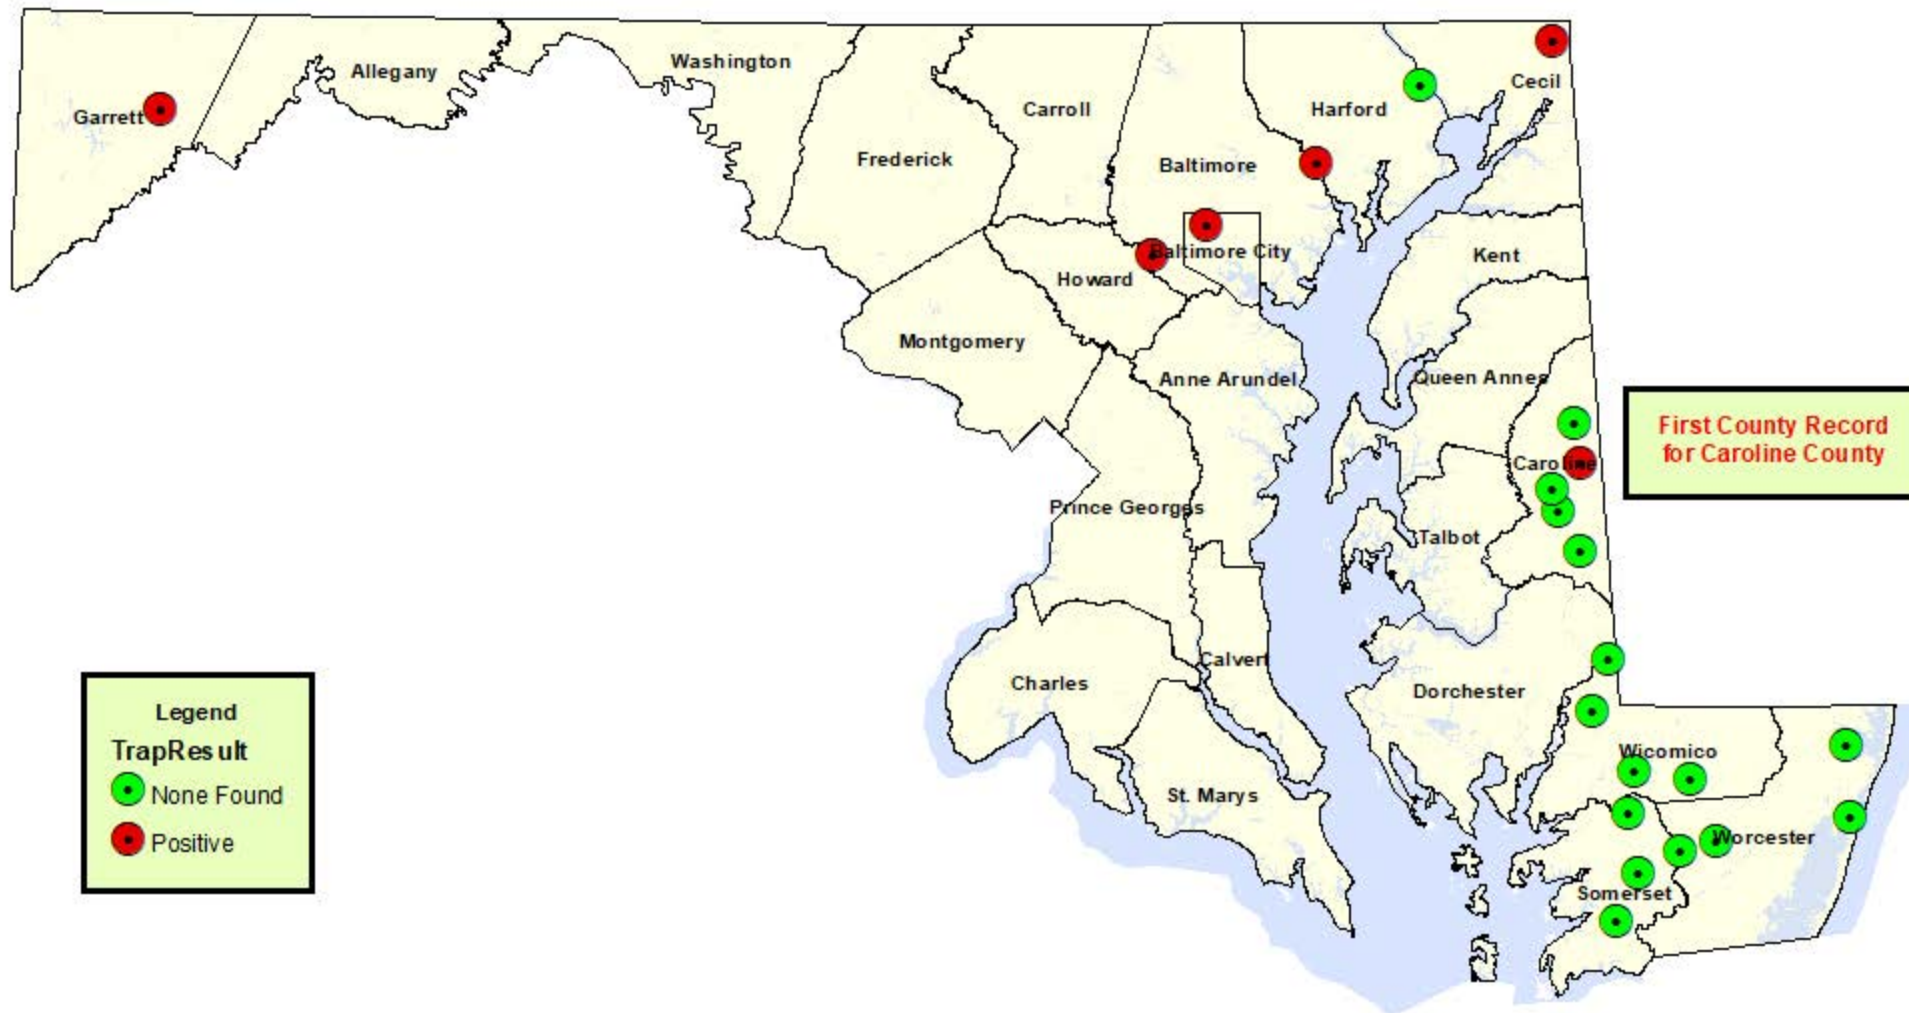

Maryland Department of Agriculture 2019 Emerald Ash Borer Parasitoid Release Locations Forest Pest Management Section

Legend

 Parasitoid Locations 2019

Map Prepared By H. Disque

Maryland Department of Agriculture 2019 Emerald Ash Borer Treatment Sites Forest Pest Management Section & MD DNR & MD Conservation Corps

Legend

● 2019 EAB Treatment Sites

Map Prepared By H. Disque

Maryland Department of Agriculture 2019 Emerald Ash Borer Adult Trap Locations Forest Pest Management Section

Legend
Trap Result

- None Found
- Positive

**First County Record
for Caroline County**

Map Prepared By H. Disque