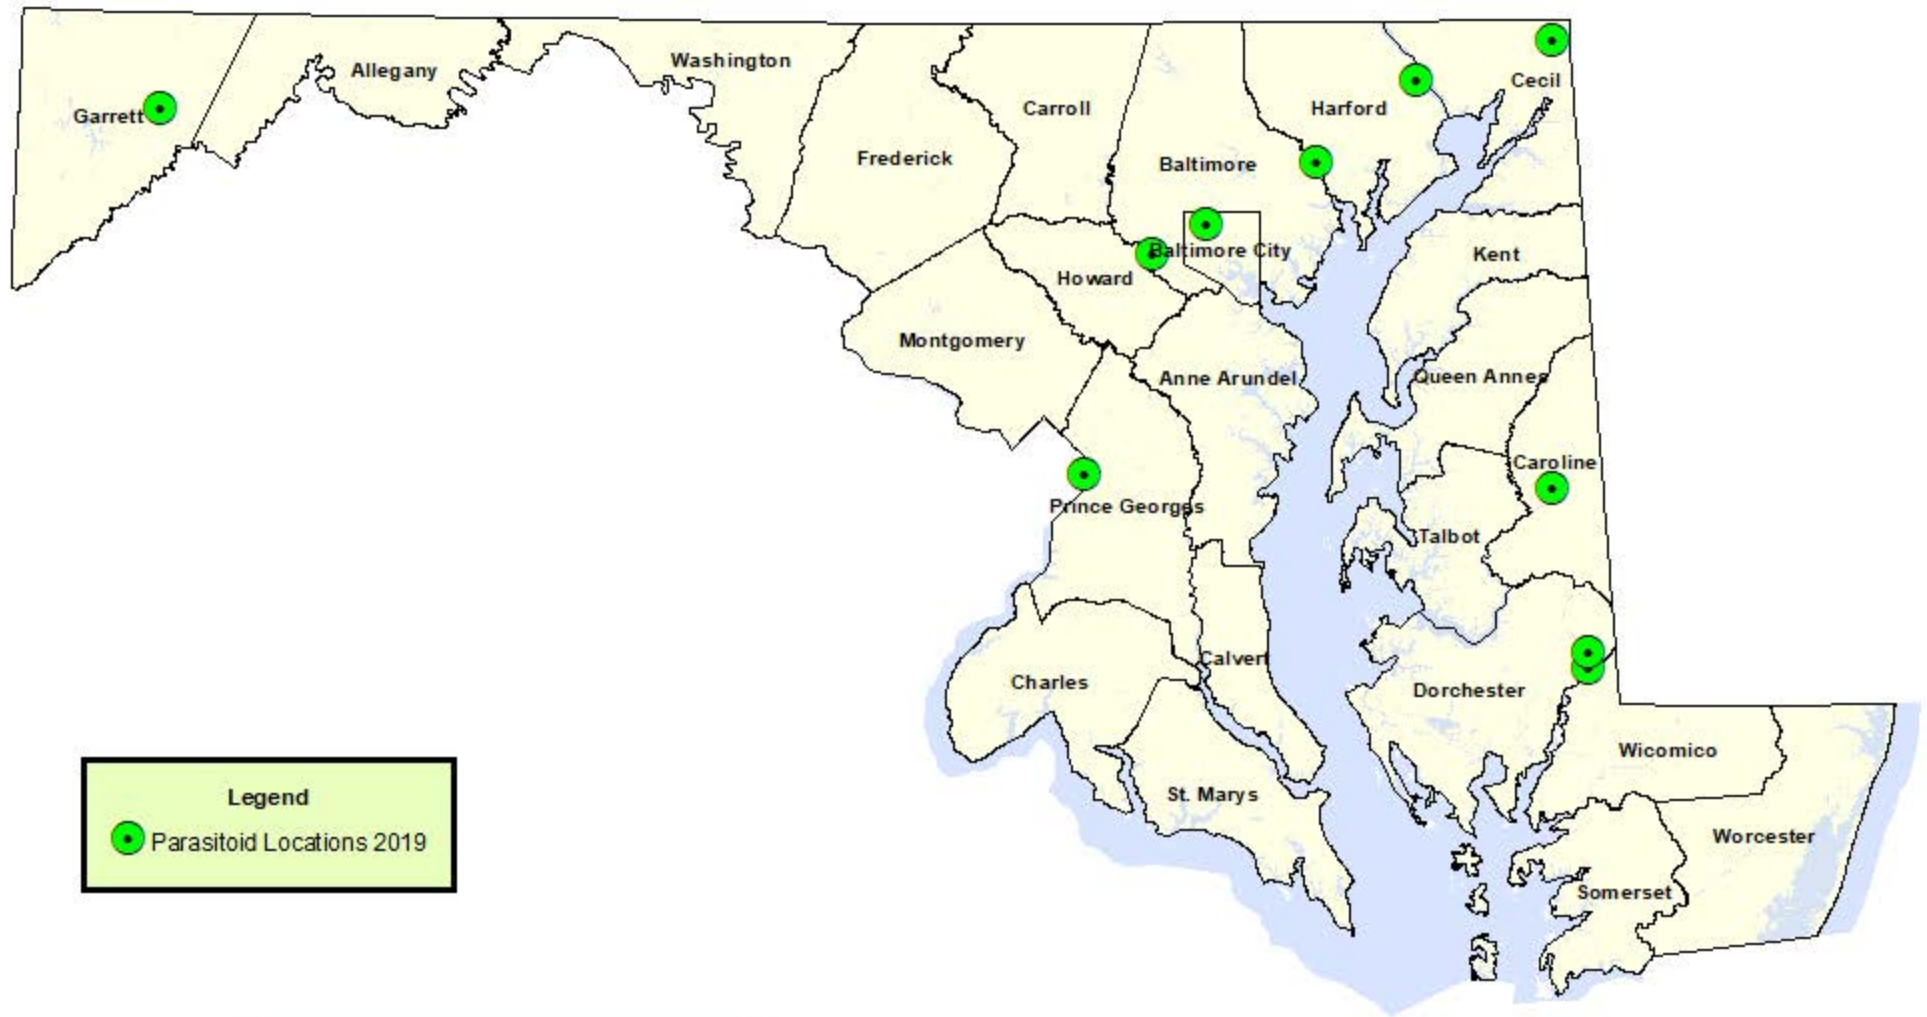

Maryland Department of Agriculture 2019 Emerald Ash Borer Parasitoid Release Locations Forest Pest Management Section

Legend

 Parasitoid Locations 2019

Map Prepared By H. Disque

Maryland Department of Agriculture 2019 Emerald Ash Borer Treatment Sites Forest Pest Management Section & MD DNR & MD Conservation Corps

Legend

● 2019 EAB Treatment Sites

Map Prepared By H. Disque

Maryland Department of Agriculture 2019 Emerald Ash Borer Adult Trap Locations Forest Pest Management Section

Legend
Trap Result

- None Found
- Positive

**First County Record
for Caroline County**

Map Prepared By H. Disque